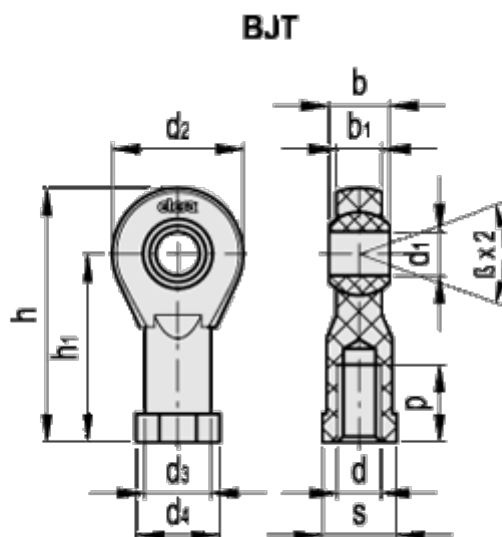

Article number: 2308470032

Description: Technopolymer rod end BJT-M12x1,25, female thread  
ELESA 470032

## Measures

b = 16.0

d = M12x1,25

d1 = 12.00

d2 = 34

d3 = 22

d4 = 22

h = 67

h1 = 50

P = 22

s = 19